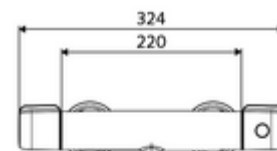

Article number: 02 185 06 99

Exposed shower tap MODUS MD-T Mixed water, ThermoProtect thermostat

Manual open/closed actuation.

Scope of delivery

- Open/closed exposed shower tap
 - ThermoProtect thermostat, conform to EN 1111, unlockable/lockable temperature lock at 38 °C, anti-scalding protection if cold water supply fails
 - Operating button open/close
 - IsoBody housing
 - Open/closed ceramic cartridge
- 2 backflow preventers (EN 1717: EB-type)
- 2 S-connections and rosettes (depth-adjustable)

Technical data

- Max. operating temperature: 65 °C (for thermal disinfection 80 °C max. 10 min./day)
- Connection: 2x DN 15 G 1/2 AG
- Outlet: DN 15 G 1/2 AG (bottom)
- Max. outlet temperature: 38 - 43 °C adjustable
- Material: Housing Brass, conform to German drinking water regulations
- Surface: Chrome
- Certificates: PA-IX 38399/IS, DVGW, Belgaqua
- Noise class: I
- Flow class: S

Delivery data

- Weight: 2,10 kg/Piece
- Packing unit: 1

Recommended associated articles

Shower set 900	Article no: 29 207 06 99	or
Shower set 680	Article no: 29 208 06 99	or
Flow restrictor LEED	Article no: 29 239 00 99	or
Flow restrictor BREEAM	Article no: 29 240 00 99	or