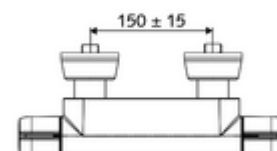

Article number: 02 185 06 99

Exposed shower tap MODUS MD-T

Mixed water, ThermoProtect thermostat

Manual open/closed actuation.

Scope of delivery

- Open/closed exposed shower tap
  - ThermoProtect thermostat, conform to EN 1111, unlockable/lockable temperature lock at 38 °C, anti-scalding protection if cold water supply fails
  - Operating button open/close
  - IsoBody housing
  - Open/closed ceramic cartridge
- 2 backflow preventers (EN 1717: EB-type)
- 2 S-connections and rosettes (depth-adjustable)

Technical data

- Max. operating temperature: 65 °C (for thermal disinfection 80 °C max. 10 min./day)
- Connection: 2x DN 15 G 1/2 AG
- Outlet: DN 15 G 1/2 AG (bottom)
- Max. outlet temperature: 38 - 43 °C adjustable
- Material: Housing Brass, conform to German drinking water regulations
- Surface: Chrome
- Certificates: PA-IX 38399/IS, DVGW, Belgaqua
- Noise class: I
- Flow class: S

Delivery data

- Weight: 2,10 kg/Piece
- Packing unit: 1

Recommended associated articles

Shower set 900	Article no: 29 207 06 99	or
Shower set 680	Article no: 29 208 06 99	or
Flow restrictor LEED	Article no: 29 239 00 99	or
Flow restrictor BREEAM	Article no: 29 240 00 99	or

Hint

- Special tool 29 242 00 99 required for thermostat maintenance work.
- Noise class I only in conjunction with hand shower with noise class I and flow class up to S.