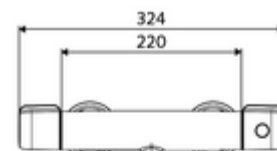

Article number: 02 185 06 99

Exposed shower tap MODUS MD-T

Mixed water, ThermoProtect thermostat

Manual open/closed actuation.

Scope of delivery

- Open/closed exposed shower tap
  - ThermoProtect thermostat, conform to EN 1111, unlockable/lockable temperature lock at 38 °C, anti-scalding protection if cold water supply fails
  - Operating button open/close
  - IsoBody housing
  - Open/closed ceramic cartridge
- 2 backflow preventers (EN 1717: EB-type)
- 2 S-connections and rosettes (depth-adjustable)

Technical data

- Max. operating temperature: 65 °C (for thermal disinfection 80 °C max. 10 min./day)
- Connection: 2x DN 15 G 1/2 AG
- Outlet: DN 15 G 1/2 AG (bottom)
- Max. outlet temperature: 38 - 43 °C adjustable
- Material: Housing Brass, conform to German drinking water regulations
- Surface: Chrome
- Certificates: PA-IX 38399/IS, DVGW, Belgaqua
- Noise class: I
- Flow class: S

Delivery data

- Weight: 2,10 kg/Piece
- Packing unit: 1

Recommended associated articles

Shower set 900	Article no: 29 207 06 99	or
Shower set 680	Article no: 29 208 06 99	or
Flow restrictor LEED	Article no: 29 239 00 99	or
Flow restrictor BREEAM	Article no: 29 240 00 99	or

Hint

- Special tool 29 242 00 99 required for thermostat maintenance work.
- Noise class I only in conjunction with hand shower with noise class I and flow class up to S.