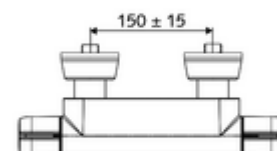

Article number: 02 185 06 99

Exposed shower tap MODUS MD-T Mixed water, ThermoProtect thermostat

Manual open/closed actuation.

Scope of delivery

- Open/closed exposed shower tap
 - ThermoProtect thermostat, conform to EN 1111, unlockable/lockable temperature lock at 38 °C, anti-scalding protection if cold water supply fails
 - Operating button open/close
 - IsoBody housing
 - Open/closed ceramic cartridge
- 2 backflow preventers (EN 1717: EB-type)
- 2 S-connections and rosettes (depth-adjustable)

Technical data

- Max. operating temperature: 65 °C (for thermal disinfection 80 °C max. 10 min./day)
- Connection: 2x DN 15 G 1/2 AG
- Outlet: DN 15 G 1/2 AG (bottom)
- Max. outlet temperature: 38 - 43 °C adjustable
- Material: Housing Brass, conform to German drinking water regulations
- Surface: Chrome
- Certificates: PA-IX 38399/IS, DVGW, Belgaqua
- Noise class: I
- Flow class: S

Delivery data

- Weight: 2,10 kg/Piece
- Packing unit: 1

Recommended associated articles

Shower set 900	Article no: 29 207 06 99	or
Shower set 680	Article no: 29 208 06 99	or
Flow restrictor LEED	Article no: 29 239 00 99	or
Flow restrictor BREEAM	Article no: 29 240 00 99	or