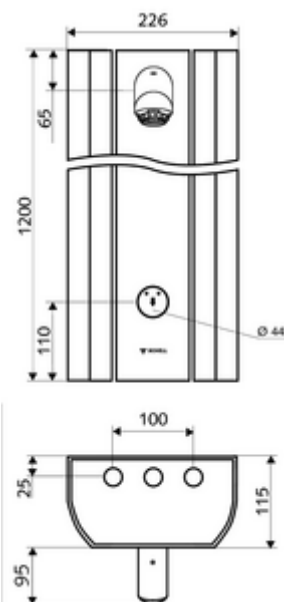

Scope of delivery

Self-closing exposed shower panel

SC self-closing button

Self-closing cartridge SC II

Connection accessories with isolating valve(s)

Fastening material for wall installation

Technical data

- Running time: 5 - 30 s adjustable (20 s)
- - Noise class: II, at 100% flow: max. 9 l/min pressure independent
- Flow pressure: 1.0 - 5.0 bar
- Max. operating temperature: 70 °C temporarily
- Connection: DN 15 G 1/2 AG
- Material: Actuation Brass; Shower head Brass, conform to German drinking water regulations; Housing Aluminium; Waterpath Dezincification-resistant brass, conform to German drinking water regulations
- Surface: Actuation Chrome; Shower head Chrome; Housing Brush anodised aluminium
- Dimensions: W 226 mm x h 1200 mm x d 115 mm
- Certificates: Belgaqua

Delivery data

- Weight: 15,00 kg/Piece
- Packing unit: 1

Recommended associated articles

| | |
|--------------------------------------------------|-----------------------------|
| Soap tray shower panel LINUS | Article no: 00 809 08 99 |
| Pipe set shower panel connection 500 mm | Article no: 08 481 06 99 or |
| Pipe set shower panel connection 1000 mm | Article no: 08 482 06 99 or |
| Connection cover shower panel LINUS 150 - 450 mm | Article no: 00 839 08 99 or |

Connection cover shower panel LINUS 150 - 950 mm
Sampling valve for shower heads

Article no: 00 840 08 99 or
Article no: 01 817 00 99