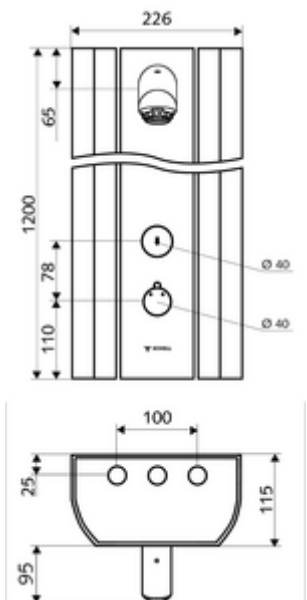

Scope of delivery

- Self-closing exposed shower panel
  - 2 pre-filters
  - Operating button for thermostat with push sleeve, temperature setting unlockable/lockable at 38 °C
  - SC self-closing button
  - 2 backflow preventers (EN 1717: EB-type)
  - ThermoProtect thermostat, conform to EN 1111, anti-scalding protection if cold water supply fails
  - Solenoid valve 12 V for carrying out thermal disinfection with key switch (without SWS, in accordance with DVGW worksheet W 551)
  - Self-closing cartridge SC II
- Low aerosol shower head 20° ±6°, vandal-resistant
- Connection accessories with isolating valve(s)
- Fastening material for wall installation

Technical data

- Running time: 5 - 30 s adjustable (20 s)
- S_Durchfluss: max. 9 l/min pressure independent
- Flow pressure: 1.0 - 5.0 bar
- Max. operating temperature: 70 °C temporarily
- Connection: 2x DN 15 G 1/2 AG
- Material: Actuation Brass, Shower head Brass, conform to German drinking water regulations, Housing Aluminium, Waterpath Dezincification-resistant brass, conform to German drinking water regulations
- Surface: Actuation Chrome, Shower head Chrome, Housing Brushed anodised aluminium
- Dimensions: W 226 mm x h 1200 mm x d 115 mm
- Certificates: Belgaqua

Delivery data

- Weight: 14,90 kg/Piece
- Packing unit: 1

Necessary associated articles

Thermal disinfection key switch	Article no: 01 538 00 99
Concealed power supply unit 12 VDC, 100 - 240 VAC, 50 - 60 Hz	Article no: 01 566 00 99 or 01 566 00 99 or - 60 Hz
Mains adapter VDC, 100-240 VAC, 50-60 Hz	Article no: 01 490 00 99 or 01 490 00 99 or - 60 Hz
Electrical junction box 12 VDC, 100 - 240 VAC, 50 - 60 Hz	Article no: 01 537 00 99 or 01 537 00 99 or - 60 Hz