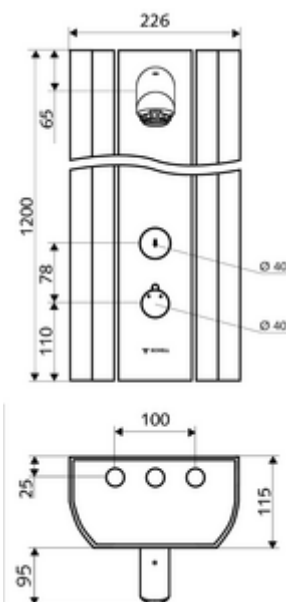

Scope of delivery

- Self-closing exposed shower panel
  - 2 pre-filters
  - Operating button for thermostat with push sleeve, temperature setting unlockable/lockable at 38 °C
  - SC self-closing button
  - 2 backflow preventers (EN 1717: EB-type)
  - ThermoProtect thermostat, conform to EN 1111, anti-scalding protection if cold water supply fails
  - Solenoid valve 12 V for carrying out thermal disinfection with key switch (without SWS, in accordance with DVGW worksheet W 551)
  - Self-closing cartridge SC II
- Low aerosol shower head 20° ±6°, vandal-resistant
- Connection accessories with isolating valve(s)
- Fastening material for wall installation

Technical data

- Running time: 5 - 30 s adjustable (20 s)
- S_Durchfluss: max. 9 l/min pressure independent
- Flow pressure: 1.0 - 5.0 bar
- Max. operating temperature: 70 °C temporarily
- Connection: 2x DN 15 G 1/2 AG
- Material: Actuation Brass, Shower head Brass, conform to German drinking water regulations, Housing Aluminium, Waterpath Dezincification-resistant brass, conform to German drinking water regulations
- Surface: Actuation Chrome, Shower head Chrome, Housing Brushed anodised aluminium
- Dimensions: W 226 mm x h 1200 mm x d 115 mm
- Certificates: Belgaqua

Delivery data

- Weight: 14,90 kg/Piece
- Packing unit: 1

Necessary associated articles

Thermal disinfection key switch	Article no: 01 538 00 99
Concealed power supply unit 12 VDC, 100 - 240 VAC, 50 - 60 Hz	Article no: 01 566 00 99 or 01 566 00 99 or - 60 Hz
Mains adapter VDC, 100-240 VAC, 50-60 Hz	Article no: 01 490 00 99 or 01 490 00 99 or - 60 Hz
Electrical junction box 12 VDC, 100 - 240 VAC, 50 - 60 Hz	Article no: 01 537 00 99 or 01 537 00 99 or - 60 Hz