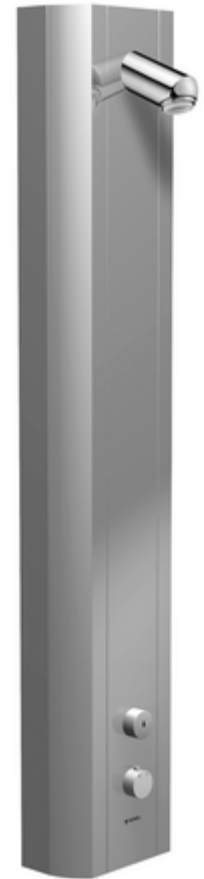

Scope of delivery

- Self-closing exposed shower panel
  - 2 pre-filters
  - Operating button for thermostat with push sleeve, temperature setting unlockable/lockable at 38 °C
  - SC self-closing button
  - 2 backflow preventers (EN 1717: EB-type)
  - ThermoProtect thermostat, conform to EN 1111, anti-scalding protection if cold water supply fails
  - Solenoid valve 12 V for carrying out thermal disinfection with key switch (without SWS, in accordance with DVGW worksheet W 551)
  - Self-closing cartridge SC II
- Low aerosol shower head 20° ±6°, vandal-resistant
- Connection accessories with isolating valve(s)
- Fastening material for wall installation

Technical data

- Running time: 5 - 30 s adjustable (20 s)
- S_Durchfluss: max. 9 l/min pressure independent
- Flow pressure: 1.0 - 5.0 bar
- Max. operating temperature: 70 °C temporarily
- Connection: 2x DN 15 G 1/2 AG
- Material: Actuation Brass, Shower head Brass, conform to German drinking water regulations, Housing Aluminium, Waterpath Dezincification-resistant brass, conform to German drinking water regulations
- Surface: Actuation Chrome, Shower head Chrome, Housing Brushed anodised aluminium
- Dimensions: W 226 mm x h 1200 mm x d 115 mm
- Certificates: Belgaqua

Delivery data

- Weight: 14,90 kg/Piece
- Packing unit: 1

Necessary associated articles

Thermal disinfection key switch	Article no: 01 538 00 99
Concealed power supply unit 12 VDC, 100 - 240 VAC, 50 - 60 Hz	Article no: 01 566 00 99 or 01 566 00 99 or - 60 Hz
Mains adapter VDC, 100-240 VAC, 50-60 Hz	Article no: 01 490 00 99 or 01 490 00 99 or - 60 Hz
Electrical junction box 12 VDC, 100 - 240 VAC, 50 - 60 Hz	Article no: 01 537 00 99 or 01 537 00 99 or - 60 Hz