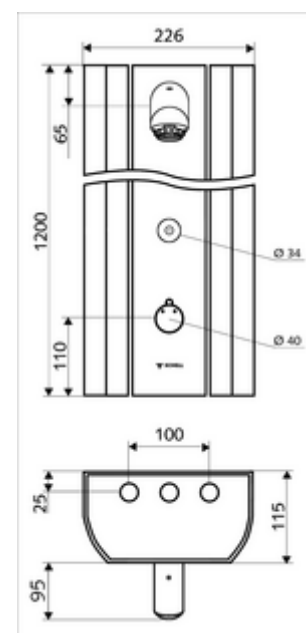

#### Scope of delivery

- Electronic self-closing exposed shower panel
  - 2 pre-filters
  - CVD-Touch electronics, programmable, IP65 protection against low-pressure water jets
  - Operating button for thermostat with push sleeve, temperature setting unlockable/lockable at 38 °C
  - 2 backflow preventers (EN 1717: EB-type)
  - 6 V solenoid valve
  - ThermoProtect thermostat, conform to EN 1111, anti-scalding protection if cold water supply fails
  - Solenoid valve 12 V for carrying out thermal disinfection with key switch (without SWS, in accordance with DVGW worksheet W 551)
- Low aerosol shower head 20° ±6°, vandal-resistant
- Connection accessories with isolating valve(s)
- Fastening material for wall installation

#### Technical data

- Setting options via SSC
  - Actuation force (soft/medium/hard)
  - Manual programming (off/on)
  - Max. flow time (1-950 s)
  - Stagnation flush (off/1-1000 s, every 1-250 h after last flush/every 1-250 h)
  - Actuation timeout (off/1-255 s, timeout 1-2000 min)
- Setting options via manual programming
  - Max. flow time (10-360 s in 10 program stages, factory setting 20 s)
  - Stagnation flush (off/20 s, every 24 h)
- S\_Durchfluss: max. 9 l/min pressure independent
- Flow pressure: 1.0 - 5.0 bar
- Max. Resting pressure: 8 bar
- Max. operating temperature: 70 °C temporarily
- Connection: 2x DN 15 G 1/2 AG
- Material: Actuation Brass, Shower head Brass, conform to German drinking water regulations, Housing Aluminium, Waterpath Dezincification-resistant brass, conform to German drinking water regulations
- Surface: Actuation Chrome, Shower head Chrome, Housing Brushed anodised aluminium
- Dimensions: W 226 mm x h 1200 mm x d 115 mm
- Certificates: Belgaqua

#### Delivery data

- Weight: 14,00 kg/Piece
- Packing unit: 1