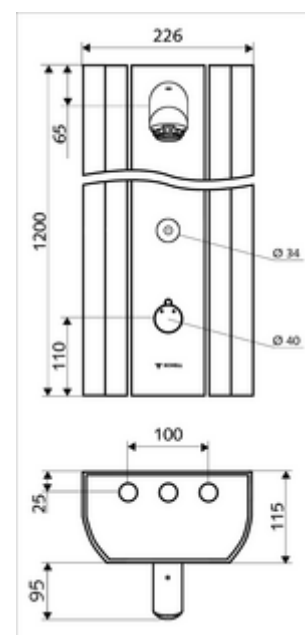

Scope of delivery

- Electronic self-closing exposed shower panel
 - 2 pre-filters
 - CVD-Touch electronics, programmable, IP65 protection against low-pressure water jets
 - Operating button for thermostat with push sleeve, temperature setting unlockable/lockable at 38 °C
 - 2 backflow preventers (EN 1717: EB-type)
 - 6 V solenoid valve
 - ThermoProtect thermostat, conform to EN 1111, anti-scalding protection if cold water supply fails
 - Solenoid valve 12 V for carrying out thermal disinfection with key switch (without SWS, in accordance with DVGW worksheet W 551)
- Low aerosol shower head 20° ±6°, vandal-resistant
- Connection accessories with isolating valve(s)
- Fastening material for wall installation

Technical data

- Setting options via SSC
 - Actuation force (soft/medium/hard)
 - Manual programming (off/on)
 - Max. flow time (1-950 s)
 - Stagnation flush (off/1-1000 s, every 1-250 h after last flush/every 1-250 h)
 - Actuation timeout (off/1-255 s, timeout 1-2000 min)
- Setting options via manual programming
 - Max. flow time (10-360 s in 10 program stages, factory setting 20 s)
 - Stagnation flush (off/20 s, every 24 h)
- S_Durchfluss: max. 9 l/min pressure independent
- Flow pressure: 1.0 - 5.0 bar
- Max. Resting pressure: 8 bar
- Max. operating temperature: 70 °C temporarily
- Connection: 2x DN 15 G 1/2 AG
- Material: Actuation Brass, Shower head Brass, conform to German drinking water regulations, Housing Aluminium, Waterpath Dezincification-resistant brass, conform to German drinking water regulations
- Surface: Actuation Chrome, Shower head Chrome, Housing Brushed anodised aluminium
- Dimensions: W 226 mm x h 1200 mm x d 115 mm
- Certificates: Belgaqua

Delivery data

- Weight: 14,00 kg/Piece
- Packing unit: 1

Necessary associated articles

Concealed power supply unit 9 VDC, 100 - 240 VAC, 50 - 60 Hz Article no: 01 315 00 99 or

Top-hat rail transformer 9 VDC, 100 - 240 VAC, 50 - 60 Hz Article no: 01 582 00 99 or