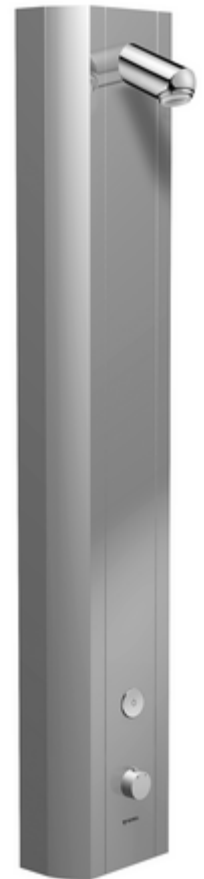

Technical data

- Setting options via SSC
  - Actuation force (soft/medium/hard)
  - Manual programming (off/on)
  - Max. flow time (1-950 s)
  - Stagnation flush (off/1-1000 s, every 1-250 h after last flush/every 1-250 h)
  - Actuation timeout (off/1-255 s, timeout 1-2000 min)
- Setting options via manual programming
  - Max. flow time (10-360 s in 10 program stages, factory setting 20 s)
  - Stagnation flush (off/20 s, every 24 h)
- S_Durchfluss: max. 9 l/min pressure independent
- Flow pressure: 1.0 - 5.0 bar
- Max. Resting pressure: 8 bar
- Max. operating temperature: 70 °C temporarily
- Connection: 2x DN 15 G 1/2 AG
- Material: Actuation Brass, Shower head Brass, conform to German drinking water regulations, Housing Aluminium, Waterpath Dezincification-resistant brass, conform to German drinking water regulations
- Surface: Actuation Chrome, Shower head Chrome, Housing Brushed anodised aluminium
- Dimensions: W 226 mm x h 1200 mm x d 115 mm
- Certificates: Belgaqua

Delivery data

- Weight: 14,00 kg/Piece
- Packing unit: 1