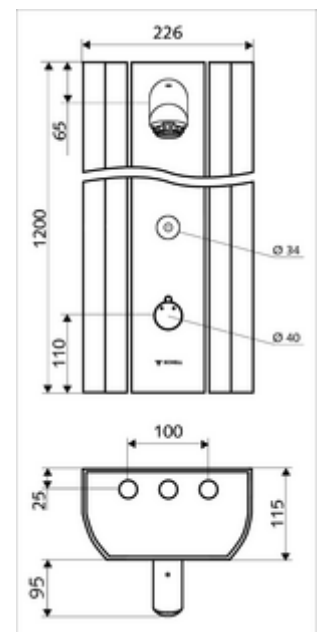

Scope of delivery

- Electronic self-closing exposed shower panel
 - 2 pre-filters
 - CVD-Touch electronics, programmable, IP65 protection against low-pressure water jets
 - Operating button for thermostat with push sleeve, temperature setting unlockable/lockable at 38 °C
 - 2 backflow preventers (EN 1717: EB-type)
 - 6 V solenoid valve
 - ThermoProtect thermostat, conform to EN 1111, anti-scalding protection if cold water supply fails
 - Solenoid valve 12 V for carrying out thermal disinfection with key switch (without SWS, in accordance with DVGW worksheet W 551)
- Low aerosol shower head 20° ±6°, vandal-resistant
- Connection accessories with isolating valve(s)
- Fastening material for wall installation

Technical data

- Setting options via SSC
 - Actuation force (soft/medium/hard)
 - Manual programming (off/on)
 - Max. flow time (1-950 s)
 - Stagnation flush (off/1-1000 s, every 1-250 h after last flush/every 1-250 h)
 - Actuation timeout (off/1-255 s, timeout 1-2000 min)
- Setting options via manual programming
 - Max. flow time (10-360 s in 10 program stages, factory setting 20 s)
 - Stagnation flush (off/20 s, every 24 h)
- S_Durchfluss: max. 9 l/min pressure independent
- Flow pressure: 1.0 - 5.0 bar
- Max. Resting pressure: 8 bar
- Max. operating temperature: 70 °C temporarily
- Connection: 2x DN 15 G 1/2 AG
- Material: Actuation Brass, Shower head Brass, conform to German drinking water regulations, Housing Aluminium, Waterpath Dezincification-resistant brass, conform to German drinking water regulations
- Surface: Actuation Chrome, Shower head Chrome, Housing Brushed anodised aluminium
- Dimensions: W 226 mm x h 1200 mm x d 115 mm
- Certificates: Belgaqua

Delivery data

- Weight: 14,00 kg/Piece
- Packing unit: 1

Necessary associated articles

Concealed power supply unit 9 VDC, 100 - 240 VAC, 50 - 60 Hz Article no: 01 315 00 99 or

Top-hat rail transformer 9 VDC, 100 - 240 VAC, 50 - 60 Hz Article no: 01 582 00 99 or