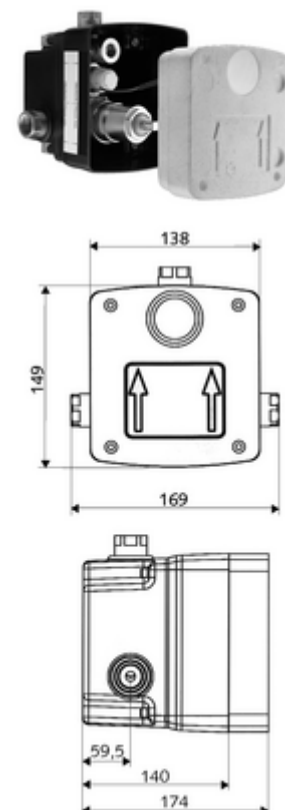

Article number: 01 904 00 99

Concealed Masterbox WBD-E-M

Mixed water

For LINUS D-C-M or LINUS Basic D-C-M concealed shower fittings. Electronic actuation. With sealed housing bushings and internal isolating valve.

Scope of delivery

- Masterbox
 - 2 pre-filters
 - Mixing cartridge
 - Roughing-in housing
 - 2 backflow preventers (EN 1717: EB-type)
 - Concealed shower tap with 2 isolating valves
 - 6 V solenoid valve
- Flushing nozzle
- Flush-mounted cap

Technical data

- Flow at 3 bar: 15 l/min
- Flow pressure: 1.0 - 5.0 bar
- Max. Resting pressure: 8 bar
- Max. operating temperature: 70 °C (80 °C for thermal disinfection)
- Installation depth: 100 - 124 mm
- Connection: 2x DN 15 G 1/2 IG
- Outlet: DN 15 G 1/2 IG
- Material: Housing Plastic, Waterpath Dezincification-resistant brass, conform to German drinking water regulations
- Dimensions: W 138 mm x h 149 mm x d 140 mm
- Certificates: Belgaqua
- Noise class: applied

Delivery data

- Weight: 1,97 kg/Piece
- Packing unit: 1

Necessary associated articles

Concealed shower LINUS D-C-M	Article no: 01 919 06 99	or
Concealed shower LINUS D-C-M	Article no: 01 919 28 99	or
Concealed shower LINUS Basic D-C-M	Article no: 01 920 28 99	or
<u>For building sealing according to DIN 18534</u>		
Expansion sleeve	Article no: 00 919 00 99	