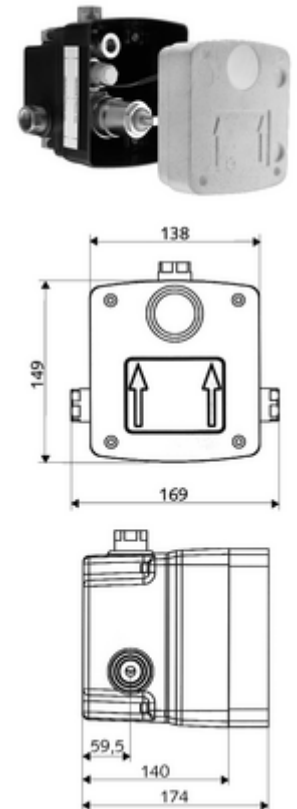

Article number: 01 904 00 99

Concealed Masterbox WBD-E-M

Mixed water

For LINUS D-C-M or LINUS Basic D-C-M concealed shower fittings. Electronic actuation. With sealed housing bushings and internal isolating valve.

Scope of delivery

- Masterbox
 - 2 pre-filters
 - Mixing cartridge
 - Roughing-in housing
 - 2 backflow preventers (EN 1717: EB-type)
 - Concealed shower tap with 2 isolating valves
 - 6 V solenoid valve
- Flushing nozzle
- Flush-mounted cap

Technical data

- Flow at 3 bar: 15 l/min
- Flow pressure: 1.0 - 5.0 bar
- Max. Resting pressure: 8 bar
- Max. operating temperature: 70 °C (80 °C for thermal disinfection)
- Installation depth: 100 - 124 mm
- Connection: 2x DN 15 G 1/2 IG
- Outlet: DN 15 G 1/2 IG
- Material: Housing Plastic, Waterpath Dezincification-resistant brass, conform to German drinking water regulations
- Dimensions: W 138 mm x h 149 mm x d 140 mm
- Certificates: Belgaqua
- Noise class: applied

Delivery data

- Weight: 1,97 kg/Piece
- Packing unit: 1

Necessary associated articles

Concealed shower LINUS D-C-M	Article no: 01 919 06 99	or
Concealed shower LINUS D-C-M	Article no: 01 919 28 99	or
Concealed shower LINUS Basic D-C-M	Article no: 01 920 28 99	or
<u>For building sealing according to DIN 18534</u>		
Expansion sleeve	Article no: 00 919 00 99	