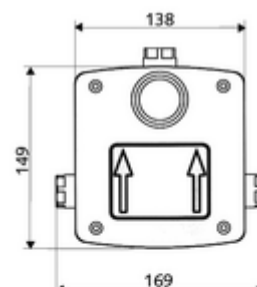

Scope of delivery

- Masterbox
 - 2 pre-filters
 - Mixing cartridge
 - Roughing-in housing
 - 2 backflow preventers (EN 1717: EB-type)
 - Concealed shower tap with 2 isolating valves
 - 6 V solenoid valve
- Flushing nozzle
- Flush-mounted cap

Technical data

- Flow at 3 bar: 15 l/min
- Flow pressure: 1.0 - 5.0 bar
- Max. Resting pressure: 8 bar
- Max. operating temperature: 70 °C (80 °C for thermal disinfection)
- Installation depth: 100 - 124 mm
- Connection: 2x DN 15 G 1/2 IG
- Outlet: DN 15 G 1/2 IG
- Material: Housing Plastic, Waterpath Dezincification-resistant brass, conform to German drinking water regulations
- Dimensions: W 138 mm x h 149 mm x d 140 mm
- Certificates: Belgaqua
- Noise class: applied

Delivery data

- Weight: 1,97 kg/Piece
- Packing unit: 1

Necessary associated articles

Concealed shower LINUS D-C-M	Article no: 01 919 06 99	or
Concealed shower LINUS D-C-M	Article no: 01 919 28 99	or
Concealed shower LINUS Basic D-C-M	Article no: 01 920 28 99	or
<u>For building sealing according to DIN 18534</u>		
Expansion sleeve	Article no: 00 919 00 99	