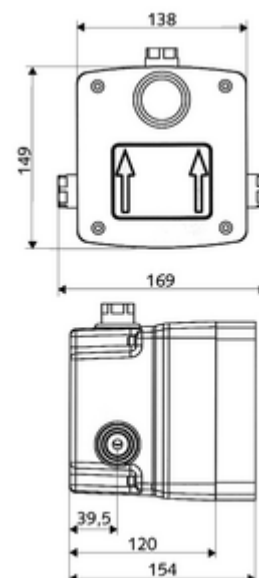

Article number: 01 867 00 99

Concealed Masterbox WBD-SC-M

Mixed water

For LINUS/LINUS Basic D-SC-M concealed shower fittings. Manual actuation with automatic closing. With sealed housing bushings and internal isolating valve.

Scope of delivery

- Masterbox
 - 2 pre-filters
 - Roughing-in housing
 - 2 backflow preventers (EN 1717: EB-type)
 - Concealed shower tap with 2 isolating valves
 - Self-closing cartridge SC II with hot water restrictor
- Flushing nozzle
- Flush-mounted cap

Technical data

- Running time: 5 - 30 s adjustable
- Flow at 3 bar: 10 l/min
- Flow pressure: 1.0 - 5.0 bar
- Max. Resting pressure: 8 bar
- Max. operating temperature: 70 °C (80 °C for thermal disinfection)
- Installation depth: 80 - 104 mm
- Connection: 2x G 1/2 IG
- Outlet: G 1/2 IG
- Material: Housing Plastic, Waterpath Dezincification-resistant brass, conform to German drinking water regulations
- Dimensions: W 138 mm x h 149 mm x d 120 mm
- Certificates: P-IX 19960/IB, DIN-DVGW, Belgauqa
- Noise class: I
- Flow class: B

Delivery data

- Weight: 1,91 kg/Piece
- Packing unit: 1

Necessary associated articles

Concealed shower LINUS D-SC-M	Article no: 01 832 06 99	or
Concealed shower LINUS D-SC-M	Article no: 01 832 28 99	or
Concealed shower LINUS Basic D-SC-M	Article no: 01 902 28 99	or