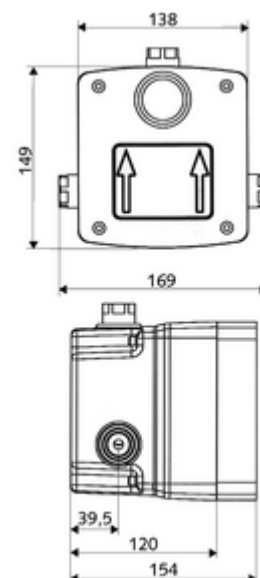

Article number: 01 867 00 99

Concealed Masterbox WBD-SC-M

Mixed water

For LINUS/LINUS Basic D-SC-M concealed shower fittings. Manual actuation with automatic closing. With sealed housing bushings and internal isolating valve.

Scope of delivery

- Masterbox
 - 2 pre-filters
 - Roughing-in housing
 - 2 backflow preventers (EN 1717: EB-type)
 - Concealed shower tap with 2 isolating valves
 - Self-closing cartridge SC II with hot water restrictor
- Flushing nozzle
- Flush-mounted cap

Technical data

- Running time: 5 - 30 s adjustable
- Flow at 3 bar: 10 l/min
- Flow pressure: 1.0 - 5.0 bar
- Max. Resting pressure: 8 bar
- Max. operating temperature: 70 °C (80 °C for thermal disinfection)
- Installation depth: 80 - 104 mm
- Connection: 2x G 1/2 IG
- Outlet: G 1/2 IG
- Material: Housing Plastic, Waterpath Dezincification-resistant brass, conform to German drinking water regulations
- Dimensions: W 138 mm x h 149 mm x d 120 mm
- Certificates: P-IX 19960/IB, DIN-DVGW, Belgauqa
- Noise class: I
- Flow class: B

Delivery data

- Weight: 1,91 kg/Piece
- Packing unit: 1

Necessary associated articles

Concealed shower LINUS D-SC-M	Article no: 01 832 06 99	or
Concealed shower LINUS D-SC-M	Article no: 01 832 28 99	or
Concealed shower LINUS Basic D-SC-M	Article no: 01 902 28 99	or