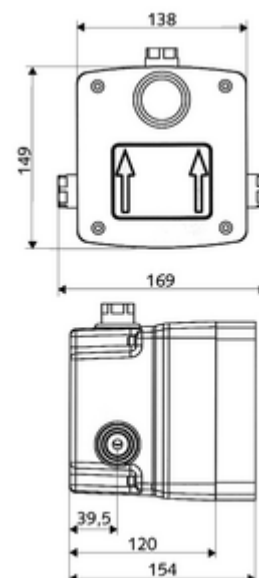

Article number: 01 867 00 99

Concealed Masterbox WBD-SC-M Mixed water

For LINUS/LINUS Basic D-SC-M concealed shower fittings. Manual actuation with automatic closing. With sealed housing bushings and internal isolating valve.

Scope of delivery

- Masterbox
 - 2 pre-filters
 - Roughing-in housing
 - 2 backflow preventers (EN 1717: EB-type)
 - Concealed shower tap with 2 isolating valves
 - Self-closing cartridge SC II with hot water restrictor
- Flushing nozzle
- Flush-mounted cap

Technical data

- Running time: 5 - 30 s adjustable
- Flow at 3 bar: 10 l/min
- Flow pressure: 1.0 - 5.0 bar
- Max. Resting pressure: 8 bar
- Max. operating temperature: 70 °C (80 °C for thermal disinfection)
- Installation depth: 80 - 104 mm
- Connection: 2x G 1/2 IG
- Outlet: G 1/2 IG
- Material: Housing Plastic, Waterpath Dezincification-resistant brass, conform to German drinking water regulations
- Dimensions: W 138 mm x h 149 mm x d 120 mm
- Certificates: P-IX 19960/IB, DIN-DVGW, Belgaua
- Noise class: I
- Flow class: B

Delivery data

- Weight: 1,91 kg/Piece
- Packing unit: 1

Necessary associated articles

Concealed shower LINUS D-SC-M	Article no: 01 832 06 99	or
Concealed shower LINUS D-SC-M	Article no: 01 832 28 99	or
Concealed shower LINUS Basic D-SC-M	Article no: 01 902 28 99	or
<u>For building sealing according to DIN 18534</u>		
Expansion sleeve	Article no: 00 919 00 99	