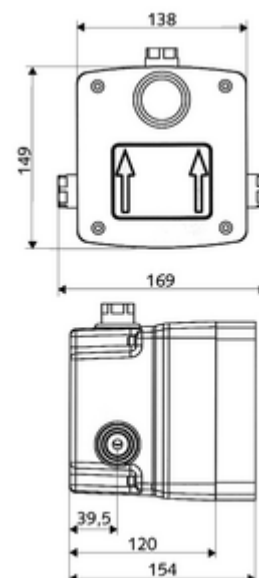

Article number: 01 867 00 99

Concealed Masterbox WBD-SC-M Mixed water

For LINUS/LINUS Basic D-SC-M concealed shower fittings. Manual actuation with automatic closing. With sealed housing bushings and internal isolating valve.

Scope of delivery

- Masterbox
  - 2 pre-filters
  - Roughing-in housing
  - 2 backflow preventers (EN 1717: EB-type)
  - Concealed shower tap with 2 isolating valves
  - Self-closing cartridge SC II with hot water restrictor
- Flushing nozzle
- Flush-mounted cap

Technical data

- Running time: 5 - 30 s adjustable
- Flow at 3 bar: 10 l/min
- Flow pressure: 1.0 - 5.0 bar
- Max. Resting pressure: 8 bar
- Max. operating temperature: 70 °C (80 °C for thermal disinfection)
- Installation depth: 80 - 104 mm
- Connection: 2x G 1/2 IG
- Outlet: G 1/2 IG
- Material: Housing Plastic, Waterpath Dezincification-resistant brass, conform to German drinking water regulations
- Dimensions: W 138 mm x h 149 mm x d 120 mm
- Certificates: P-IX 19960/IB, DIN-DVGW, Belgaua
- Noise class: I
- Flow class: B

Delivery data

- Weight: 1,91 kg/Piece
- Packing unit: 1

Necessary associated articles

Concealed shower LINUS D-SC-M	Article no: 01 832 06 99	or
Concealed shower LINUS D-SC-M	Article no: 01 832 28 99	or
Concealed shower LINUS Basic D-SC-M	Article no: 01 902 28 99	or
<u>For building sealing according to DIN 18534</u>		
Expansion sleeve	Article no: 00 919 00 99	

Recommended associated articles

Shower module MONTUS	Article no: 03 091 00 99