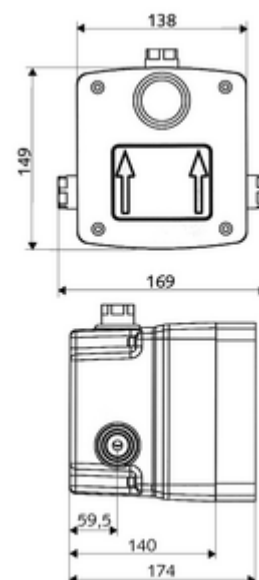

Article number: 01 822 00 99

Concealed Masterbox WBD-E-V Pre-mixed water

For LINUS Basic D-C-V concealed shower fitting. Electronic actuation. With sealed housing bushings and internal isolating valve.

Scope of delivery

- Masterbox
 - Concealed shower tap with isolating valve
 - Pre-filter
 - Roughing-in housing
 - Backflow preventer (EN 1717: EB-type)
 - 6 V solenoid valve
- Flushing nozzle
- Flush-mounted cap

Technical data

- Flow at 3 bar: 15 l/min
- Flow pressure: 1.0 - 5.0 bar
- Max. Resting pressure: 8 bar
- Max. operating temperature: 70 °C (80 °C for thermal disinfection)
- Installation depth: 100 - 124 mm
- Connection: DN 15 G 1/2 IG
- Outlet: DN 15 G 1/2 IG
- Material: Housing Plastic, Waterpath Dezincification-resistant brass, conform to German drinking water regulations
- Dimensions: W 138 mm x h 149 mm x d 140 mm
- Certificates: P-IX 18001/IA, Belgaqua
- Noise class: I
- Flow class: A

Delivery data

- Weight: 1,79 kg/Piece
- Packing unit: 1

Necessary associated articles

Concealed shower LINUS Basic D-C-V	Article no: 01 921 28 99
<u>For building sealing according to DIN 18534</u>	
Expansion sleeve	Article no: 00 919 00 99