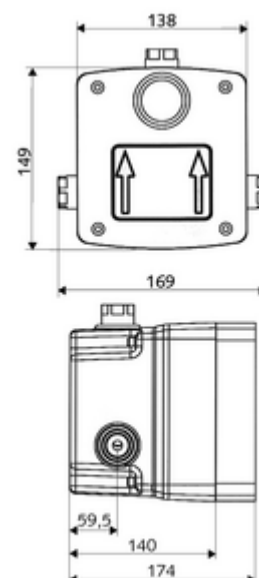

Article number: 01 822 00 99

Concealed Masterbox WBD-E-V Pre-mixed water

For LINUS Basic D-C-V concealed shower fitting. Electronic actuation. With sealed housing bushings and internal isolating valve.

Scope of delivery

- Masterbox
 - Roughing-in housing
 - Concealed shower tap with isolating valve
 - 6 V solenoid valve
 - Pre-filter
 - Backflow preventer (EN 1717: EB-type)
- Flushing nozzle
- Flush-mounted cap

Technical data

- Flow at 3 bar: 15 l/min
- Flow pressure: 1.0 - 5.0 bar
- Max. Resting pressure: 8 bar
- Max. operating temperature: 70 °C (80 °C for thermal disinfection)
- Installation depth: 100 - 124 mm
- Connection: DN 15 G 1/2 IG
- Outlet: DN 15 G 1/2 IG
- Material: Housing Plastic; Waterpath Dezincification-resistant brass, conform to German drinking water regulations
- Dimensions: W 138 mm x h 149 mm x d 140 mm
- Certificates: P-IX 18001/IA, Belgaqua
- Noise class: I
- Flow class: A

Delivery data

- Weight: 1,79 kg/Piece
- Packing unit: 1

Necessary associated articles

Concealed shower LINUS Basic D-C-V	Article no: 01 921 28 99
<u>For building sealing according to DIN 18534</u>	
Expansion sleeve	Article no: 00 919 00 99