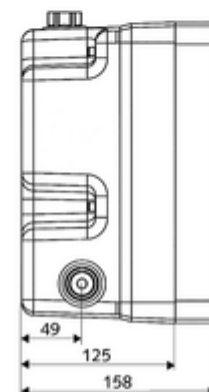

Scope of delivery

- Masterbox
 - 2 pre-filters
 - Roughing-in housing
 - 2 backflow preventers (EN 1717: EB-type)
 - Concealed shower tap with 2 isolating valves
 - ThermoProtect thermostat, conform to EN 1111, anti-scalding protection if cold water supply fails
 - Self-closing cartridge SC II
- Flushing nozzle
- Flush-mounted cap

Technical data

- Running time: 5 - 30 s adjustable
- Flow at 3 bar: 10 l/min
- Flow pressure: 1.0 - 5.0 bar
- Max. Resting pressure: 8 bar
- Max. operating temperature: 70 °C (for thermal disinfection 80 °C max. 10 min./day)
- Installation depth: 88 - 112 mm
- Connection: 2x G 1/2 IG
- Outlet: G 1/2 IG
- Material: Housing Plastic, Waterpath Dezincification-resistant brass, conform to German drinking water regulations
- Dimensions: W 125 mm x h 246 mm x d 158 mm
- Certificates: P-IX 18001/IA, DIN-DVGW, Belgauqa
- Noise class: I
- Flow class: A

Delivery data

- Weight: 3,08 kg/Piece
- Packing unit: 1

Necessary associated articles

Concealed shower LINUS D-SC-T	Article no: 01 809 06 99	or
Concealed shower LINUS D-SC-T	Article no: 01 809 28 99	or
Concealed shower LINUS Basic D-SC-T	Article no: 01 900 28 99	or
<u>For building sealing according to DIN 18534</u>		
Expansion sleeve	Article no: 00 920 00 99	