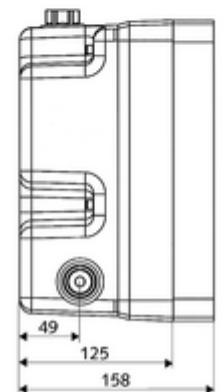

Delivery data

- Weight: 3,08 kg/Piece
- Packing unit: 1

Necessary associated articles

Concealed shower LINUS D-SC-T	Article no: 01 809 06 99	or
Concealed shower LINUS D-SC-T	Article no: 01 809 28 99	or
Concealed shower LINUS Basic D-SC-T	Article no: 01 900 28 99	or
<u>For building sealing according to DIN 18534</u>		
Expansion sleeve	Article no: 00 920 00 99	

Recommended associated articles

Shower module MONTUS	Article no: 03 091 00 99