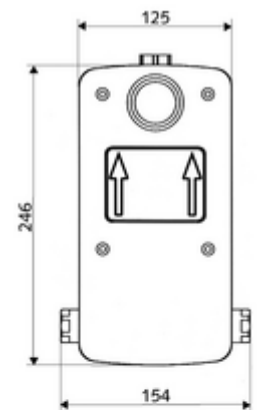

#### Technical data

- Running time: 5 - 30 s adjustable
- Flow at 3 bar: 10 l/min
- Flow pressure: 1.0 - 5.0 bar
- Max. Resting pressure: 8 bar
- Max. operating temperature: 70 °C (for thermal disinfection 80 °C max. 10 min./day)
- Installation depth: 88 - 112 mm
- Connection: 2x G 1/2 IG
- Outlet: G 1/2 IG
- Material: Housing Plastic, Waterpath Dezincification-resistant brass, conform to German drinking water regulations
- Dimensions: W 125 mm x h 246 mm x d 158 mm
- Certificates: P-IX 18001/IA, DIN-DVGW, Belgaqua
- Noise class: I
- Flow class: A

#### Delivery data

- Weight: 3,08 kg/Piece
- Packing unit: 1