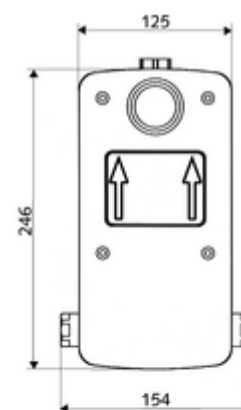

Scope of delivery

- Masterbox
 - 2 pre-filters
 - Roughing-in housing
 - 2 backflow preventers (EN 1717: EB-type)
 - Concealed shower tap with 2 isolating valves
 - ThermoProtect thermostat, conform to EN 1111, anti-scalding protection if cold water supply fails
 - Self-closing cartridge SC II
- Flushing nozzle
- Flush-mounted cap

Technical data

- Running time: 5 - 30 s adjustable
- Flow at 3 bar: 10 l/min
- Flow pressure: 1.0 - 5.0 bar
- Max. Resting pressure: 8 bar
- Max. operating temperature: 70 °C (for thermal disinfection 80 °C max. 10 min./day)
- Installation depth: 88 - 112 mm
- Connection: 2x G 1/2 IG
- Outlet: G 1/2 IG
- Material: Housing Plastic, Waterpath Dezincification-resistant brass, conform to German drinking water regulations
- Dimensions: W 125 mm x h 246 mm x d 158 mm
- Certificates: P-IX 18001/IA, DIN-DVGW, Belgauqa
- Noise class: I
- Flow class: A

Delivery data

- Weight: 3,08 kg/Piece
- Packing unit: 1

Necessary associated articles

Concealed shower LINUS D-SC-T	Article no: 01 809 06 99	or
Concealed shower LINUS D-SC-T	Article no: 01 809 28 99	or
Concealed shower LINUS Basic D-SC-T	Article no: 01 900 28 99	or
<u>For building sealing according to DIN 18534</u>		
Expansion sleeve	Article no: 00 920 00 99	