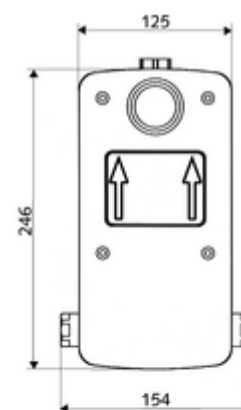

#### Technical data

- Running time: 5 - 30 s adjustable
- Flow at 3 bar: 10 l/min
- Flow pressure: 1.0 - 5.0 bar
- Max. Resting pressure: 8 bar
- Max. operating temperature: 70 °C (for thermal disinfection 80 °C max. 10 min./day)
- Installation depth: 88 - 112 mm
- Connection: 2x G 1/2 IG
- Outlet: G 1/2 IG
- Material: Housing Plastic, Waterpath Dezincification-resistant brass, conform to German drinking water regulations
- Dimensions: W 125 mm x h 246 mm x d 158 mm
- Certificates: P-IX 18001/IA, DIN-DVGW, Belgaqua
- Noise class: I
- Flow class: A

#### Delivery data

- Weight: 3,08 kg/Piece
- Packing unit: 1