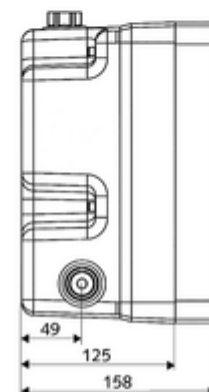

Delivery data

- Weight: 3,08 kg/Piece
- Packing unit: 1

Necessary associated articles

Concealed shower LINUS D-SC-T	Article no: 01 809 06 99	or
Concealed shower LINUS D-SC-T	Article no: 01 809 28 99	or
Concealed shower LINUS Basic D-SC-T	Article no: 01 900 28 99	or
<u>For building sealing according to DIN 18534</u>		
Expansion sleeve	Article no: 00 920 00 99	

Recommended associated articles

Shower module MONTUS	Article no: 03 091 00 99