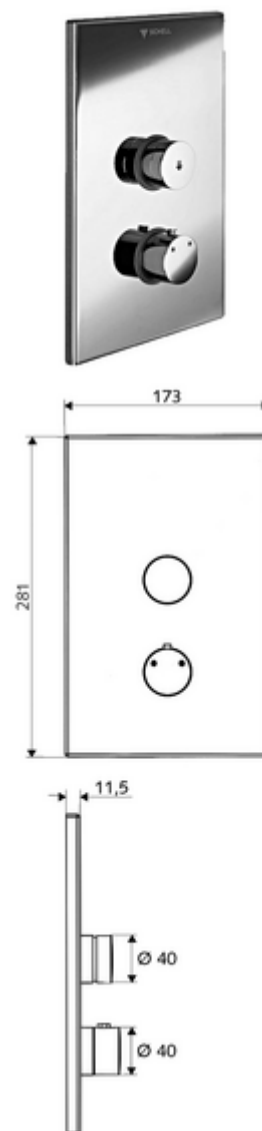

Article number: 01 809 28 99

Concealed shower LINUS D-SC-T Mixed water, ThermoProtect thermostat

For WBD-SC-T concealed masterbox. Manual actuation with automatic closing.

Scope of delivery

- Front panel
  - Operating button for thermostat with push sleeve, temperature setting unlockable/lockable at 38 °C
  - SC-V self-closing button with push sleeve
- Installation frame
- Fastening material

Technical data

- Material: Actuation Brass, Front panel Stainless steel
- Surface: Actuation Chrome, Front panel Brushed stainless steel
- Dimensions front plate: W 173 mm x h 281 mm x d 11.5 mm

Delivery data

- Weight: 1,96 kg/Piece
- Packing unit: 1

Necessary associated articles

Concealed Masterbox WBD-SC-T Article no: 01 800 00 99

Recommended associated articles

Handle for thermostat EasyGrip Article no: 29 192 06 99
Shower head COMFORT Flex Article no: 01 821 06 99 or
Low aerosol shower head Article no: 01 814 06 99 or
Wall connection elbow PURIS Article no: 06 469 06 99 or
Wall connection elbow Article no: 06 463 06 99 or

For manual thermal disinfection

Solenoid valve thermal disinfection Article no: 01 875 00 99
Thermal disinfection key switch Article no: 01 538 00 99
Concealed power supply unit 12 VDC, 100 - 240 VAC, 50 - 60 Hz Article no: 01 566 00 99 or
Mains adapter VDC, 100-240 VAC, 50-60 Hz Article no: 01 490 00 99 or
Electrical junction box 12 VDC, 100 - 240 VAC, 50 - 60 Hz Article no: 01 537 00 99 or

Where masterbox installation is too deep

Extension set D-SC-T 25 mm Article no: 01 859 06 99 or
Extension set D-SC-T 50 mm Article no: 01 863 06 99 or