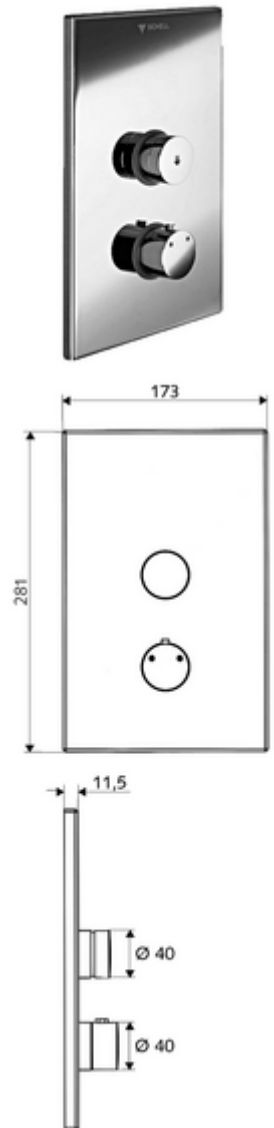

Article number: 01 809 28 99

Concealed shower LINUS D-SC-T Mixed water, ThermoProtect thermostat

For WBD-SC-T concealed masterbox. Manual actuation with automatic closing.

Scope of delivery

- Front panel
 - SC-V self-closing button with push sleeve
 - Operating button for thermostat with push sleeve, temperature setting unlockable/lockable at 38 °C
- Installation frame
- Fastening material

Technical data

- Material: Actuation Brass, Front panel Stainless steel
- Surface: Actuation Chrome, Front panel Brushed stainless steel
- Dimensions front plate: W 173 mm x h 281 mm x d 11.5 mm

Delivery data

- Weight: 1,96 kg/Piece
- Packing unit: 1

Necessary associated articles

Concealed Masterbox WBD-SC-T Article no: 01 800 00 99

Recommended associated articles

Shower head COMFORT Flex Article no: 29 192 06 99
 Article no: 01 821 06 99 or
 Article no: 01 814 06 99 or
 Article no: 06 469 06 99 or
 Article no: 06 463 06 99 or