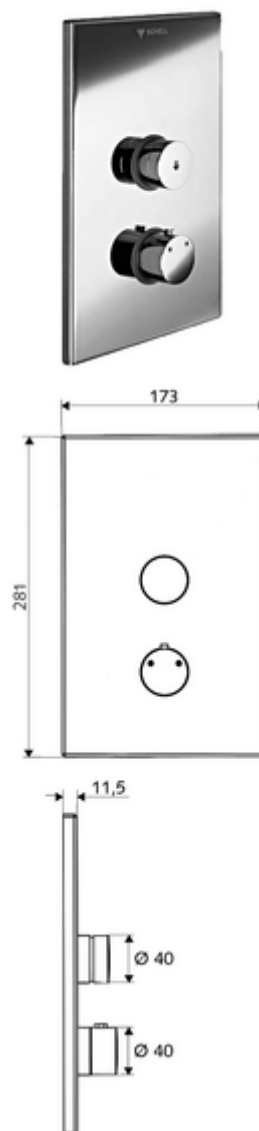

Article number: 01 809 06 99

Concealed shower LINUS D-SC-T Mixed water, ThermoProtect thermostat

For WBD-SC-T concealed masterbox. Manual actuation with automatic closing.

Scope of delivery

- Front panel
 - Operating button for thermostat with push sleeve, temperature setting unlockable/lockable at 38 °C
 - SC-V self-closing button with push sleeve
- Installation frame
- Fastening material

Technical data

- Material: Actuation Brass, Front panel Brass
- Surface: Actuation Chrome, Front panel Chrome
- Dimensions front plate: W 173 mm x h 281 mm x d 11.5 mm

Delivery data

- Weight: 1,96 kg/Piece
- Packing unit: 1

Necessary associated articles

Concealed Masterbox WBD-SC-T Article no: 01 800 00 99

Recommended associated articles

Handle for thermostat EasyGrip Article no: 29 192 06 99
 Shower head COMFORT Flex Article no: 01 821 06 99 or
 Low aerosol shower head Article no: 01 814 06 99 or
 Wall connection elbow PURIS Article no: 06 469 06 99 or
 Wall connection elbow Article no: 06 463 06 99 or