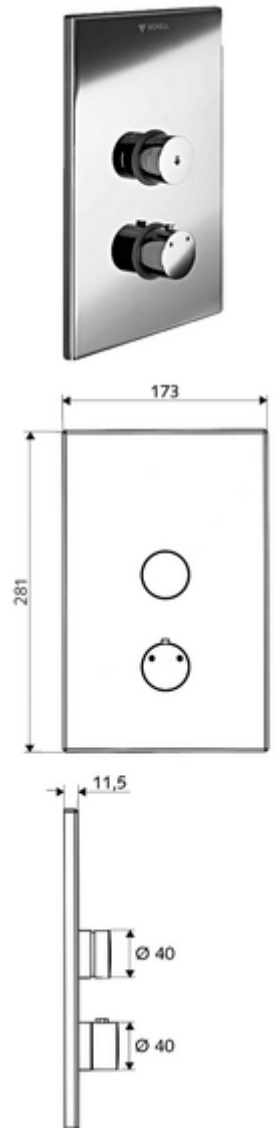

Article number: 01 809 06 99

Concealed shower LINUS D-SC-T Mixed water, ThermoProtect thermostat

For WBD-SC-T concealed masterbox. Manual actuation with automatic closing.

Scope of delivery

- Front panel
  - Operating button for thermostat with push sleeve, temperature setting unlockable/lockable at 38 °C
  - SC-V self-closing button with push sleeve
- Installation frame
- Fastening material

Technical data

- Material: Actuation Brass, Front panel Brass
- Surface: Actuation Chrome, Front panel Chrome
- Dimensions front plate: W 173 mm x h 281 mm x d 11.5 mm

Delivery data

- Weight: 1,96 kg/Piece
- Packing unit: 1

Necessary associated articles

Concealed Masterbox WBD-SC-T Article no: 01 800 00 99

Recommended associated articles

Handle for thermostat EasyGrip Article no: 29 192 06 99
Shower head COMFORT Flex Article no: 01 821 06 99 or
Low aerosol shower head Article no: 01 814 06 99 or
Wall connection elbow PURIS Article no: 06 469 06 99 or
Wall connection elbow Article no: 06 463 06 99 or

For manual thermal disinfection

Solenoid valve thermal disinfection Article no: 01 875 00 99
Thermal disinfection key switch Article no: 01 538 00 99
Concealed power supply unit 12 VDC, 100 - 240 VAC, 50 - 60 Hz Article no: 01 566 00 99 or
Mains adapter VDC, 100-240 VAC, 50-60 Hz Article no: 01 490 00 99 or
Electrical junction box 12 VDC, 100 - 240 VAC, 50 - 60 Hz Article no: 01 537 00 99 or

Where masterbox installation is too deep

Extension set D-SC-T 25 mm Article no: 01 859 06 99 or
Extension set D-SC-T 50 mm Article no: 01 863 06 99 or