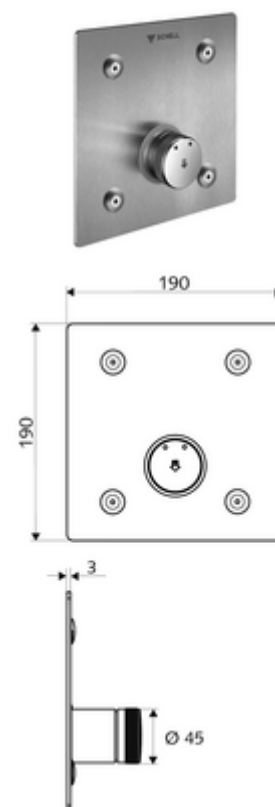

Article number: 01 902 28 99

Concealed shower LINUS Basic D-SC-M Mixed water

For WBD-SC-M concealed masterbox. Manual actuation with automatic closing.

Scope of delivery

- Front panel
 - SC-M self-closing button with push sleeve
- Fastening material

Technical data

- Material: Actuation Brass; Front panel Stainless steel
- Surface: Actuation Chrome; Front panel Brushed stainless steel
- Dimensions front plate: w 190 mm x h 190 mm x d 3 mm

Delivery data

- Weight: 1,40 kg/Piece
- Packing unit: 1

Necessary associated articles

Concealed Masterbox WBD-SC-M

Article no: 01 867 00 99

Recommended associated articles

Shower head COMFORT Flex Article no: 01 821 06 99 or

Low aerosol shower head Article no: 01 814 06 99 or

Wall connection elbow PURIS Article no: 06 469 06 99 or

Wall connection elbow Article no: 06 463 06 99 or

Where masterbox installation is too deep

Extension cartridge D-SC-M Article no: 29 648 06 99 or