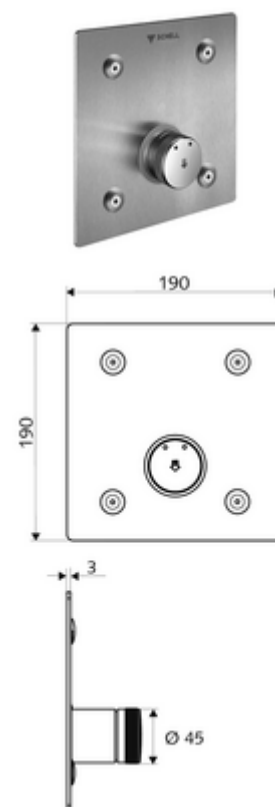

Article number: 01 902 28 99

Concealed shower LINUS Basic D-SC-M Mixed water

For WBD-SC-M concealed masterbox. Manual actuation with automatic closing.

Scope of delivery

- Front panel
 - SC-M self-closing button with push sleeve
- Fastening material

Technical data

- Material: Actuation Brass, Front panel Stainless steel
- Surface: Actuation Chrome, Front panel Brushed stainless steel
- Dimensions front plate: W 190 mm x h 190 mm x d 3 mm

Delivery data

- Weight: 1,40 kg/Piece
- Packing unit: 1

Necessary associated articles

Concealed Masterbox WBD-SC-M

Article no: 01 867 00 99

Recommended associated articles

Shower head COMFORT Flex Article no: 01 821 06 99 or

Low aerosol shower head Article no: 01 814 06 99 or

Wall connection elbow PURIS Article no: 06 469 06 99 or

Wall connection elbow Article no: 06 463 06 99 or

Where masterbox installation is too deep

Extension cartridge D-SC-M Article no: 29 648 06 99 or