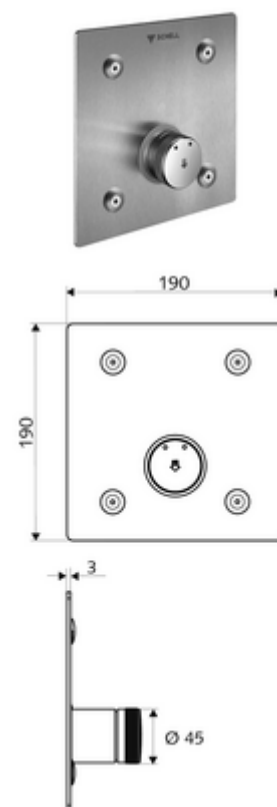

Article number: 01 902 28 99

Concealed shower LINUS Basic D-SC-M Mixed water

For WBD-SC-M concealed masterbox. Manual actuation with automatic closing.

Scope of delivery

- Front panel
 - SC-M self-closing button with push sleeve
- Fastening material

Technical data

- Material: Actuation Brass, Front panel Stainless steel
- Surface: Actuation Chrome, Front panel Brushed stainless steel
- Dimensions front plate: W 190 mm x h 190 mm x d 3 mm

Delivery data

- Weight: 1,40 kg/Piece
- Packing unit: 1

Necessary associated articles

Concealed Masterbox WBD-SC-M

Article no: 01 867 00 99

Recommended associated articles

Shower head COMFORT Flex Article no: 01 821 06 99 or

Low aerosol shower head Article no: 01 814 06 99 or

Wall connection elbow PURIS Article no: 06 469 06 99 or

Wall connection elbow Article no: 06 463 06 99 or

Where masterbox installation is too deep

Extension cartridge D-SC-M Article no: 29 648 06 99 or