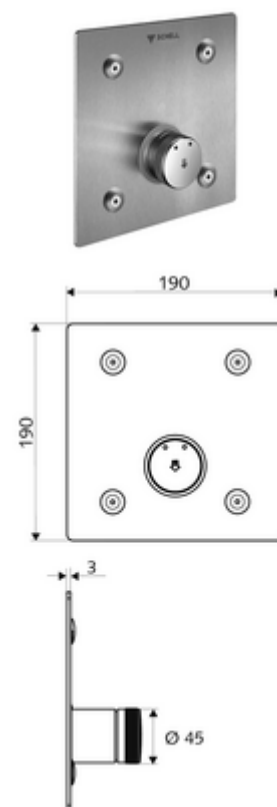

Article number: 01 902 28 99

Concealed shower LINUS Basic D-SC-M Mixed water

For WBD-SC-M concealed masterbox. Manual actuation with automatic closing.

Scope of delivery

- Front panel
 - SC-M self-closing button with push sleeve
- Fastening material

Technical data

- Material: Actuation Brass, Front panel Stainless steel
- Surface: Actuation Chrome, Front panel Brushed stainless steel
- Dimensions front plate: W 190 mm x h 190 mm x d 3 mm

Delivery data

- Weight: 1,40 kg/Piece
- Packing unit: 1

Necessary associated articles

Concealed Masterbox WBD-SC-M

Article no: 01 867 00 99

Recommended associated articles

Shower head COMFORT Flex

Article no: 01 821 06 99 or