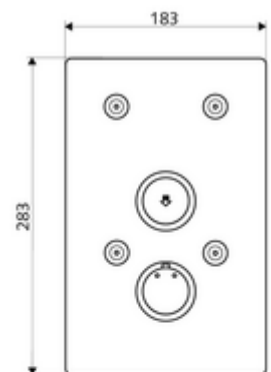

Article number: 01 900 28 99

Concealed shower LINUS Basic D-SC-T Mixed water, ThermoProtect thermostat

For WBD-SC-T concealed masterbox. Manual actuation with automatic closing.

Scope of delivery

- Front panel
 - SC-V self-closing button with push sleeve
 - Operating button for thermostat with push sleeve, temperature setting unlockable/lockable at 38 °C
- Fastening material

Technical data

- Material: Actuation Brass, Front panel Stainless steel
- Surface: Actuation Chrome, Front panel Brushed stainless steel
- Dimensions front plate: W 183 mm x h 283 mm x d 3 mm

Delivery data

- Weight: 1,78 kg/Piece
- Packing unit: 1

Necessary associated articles

Concealed Masterbox WBD-SC-T

Article no: 01 800 00 99

Recommended associated articles

Handle for thermostat EasyGrip

Article no: 29 192 06 99