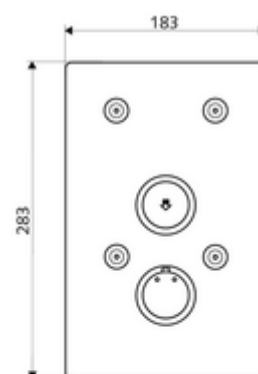

Article number: 01 900 28 99

Concealed shower LINUS Basic D-SC-T Mixed water, ThermoProtect thermostat

For WBD-SC-T concealed masterbox. Manual actuation with automatic closing.

Scope of delivery

- Front panel
  - SC-V self-closing button with push sleeve
  - Operating button for thermostat with push sleeve, temperature setting unlockable/lockable at 38 °C
- Fastening material

Technical data

- Material: Actuation Brass, Front panel Stainless steel
- Surface: Actuation Chrome, Front panel Brushed stainless steel
- Dimensions front plate: W 183 mm x h 283 mm x d 3 mm

Delivery data

- Weight: 1,78 kg/Piece
- Packing unit: 1

Necessary associated articles

Concealed Masterbox WBD-SC-T

Article no: 01 800 00 99

Recommended associated articles

Handle for thermostat EasyGrip

Article no: 29 192 06 99

Shower head COMFORT Flex

Article no: 01 821 06 99 or

Low aerosol shower head

Article no: 01 814 06 99 or

Wall connection elbow PURIS

Article no: 06 469 06 99 or

Wall connection elbow

Article no: 06 463 06 99 or

For manual thermal disinfection

Solenoid valve thermal disinfection

Article no: 01 875 00 99

Thermal disinfection key switch

Article no: 01 538 00 99

Concealed power supply unit 12 VDC, 100 - 240 VAC, 50 - 60 Hz

Article no: 01 566 00 99 or

Mains adapter VDC, 100-240 VAC, 50-60 Hz

Article no: 01 490 00 99 or

Electrical junction box 12 VDC, 100 - 240 VAC, 50 - 60 Hz

Article no: 01 537 00 99 or

Where masterbox installation is too deep

Extension set D-SC-T 25 mm

Article no: 01 859 06 99 or

Extension set D-SC-T 50 mm

Article no: 01 863 06 99 or