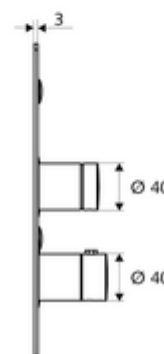

Article number: 01 900 28 99

Concealed shower LINUS Basic D-SC-T Mixed water, ThermoProtect thermostat

For WBD-SC-T concealed masterbox. Manual actuation with automatic closing.

Scope of delivery

- Front panel
  - SC-V self-closing button with push sleeve
  - Operating button for thermostat with push sleeve, temperature setting unlockable/lockable at 38 °C
- Fastening material

Technical data

- Material: Actuation Brass, Front panel Stainless steel
- Surface: Actuation Chrome, Front panel Brushed stainless steel
- Dimensions front plate: W 183 mm x h 283 mm x d 3 mm

Delivery data

- Weight: 1,78 kg/Piece
- Packing unit: 1

Necessary associated articles

Concealed Masterbox WBD-SC-T

Article no: 01 800 00 99

Recommended associated articles

Handle for thermostat EasyGrip

Article no: 29 192 06 99

Shower head COMFORT Flex

Article no: 01 821 06 99 or

Low aerosol shower head

Article no: 01 814 06 99 or

Wall connection elbow PURIS

Article no: 06 469 06 99 or

Wall connection elbow

Article no: 06 463 06 99 or

For manual thermal disinfection

Solenoid valve thermal disinfection

Article no: 01 875 00 99

Thermal disinfection key switch

Article no: 01 538 00 99

Concealed power supply unit 12 VDC, 100 - 240 VAC, 50 - 60 Hz

Article no: 01 566 00 99 or

Mains adapter VDC, 100-240 VAC, 50-60 Hz

Article no: 01 490 00 99 or

Electrical junction box 12 VDC, 100 - 240 VAC, 50 - 60 Hz

Article no: 01 537 00 99 or

Where masterbox installation is too deep

Extension set D-SC-T 25 mm

Article no: 01 859 06 99 or

Extension set D-SC-T 50 mm

Article no: 01 863 06 99 or