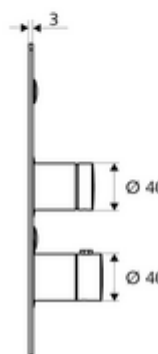

Article number: 01 900 28 99

Concealed shower LINUS Basic D-SC-T Mixed water, ThermoProtect thermostat

For WBD-SC-T concealed masterbox. Manual actuation with automatic closing.

Scope of delivery

- Front panel
 - SC-V self-closing button with push sleeve
 - Operating button for thermostat with push sleeve, temperature setting unlockable/lockable at 38 °C
- Fastening material

Technical data

- Material: Actuation Brass, Front panel Stainless steel
- Surface: Actuation Chrome, Front panel Brushed stainless steel
- Dimensions front plate: W 183 mm x h 283 mm x d 3 mm

Delivery data

- Weight: 1,78 kg/Piece
- Packing unit: 1

Necessary associated articles

Concealed Masterbox WBD-SC-T

Article no: 01 800 00 99

Recommended associated articles

Handle for thermostat EasyGrip

Article no: 29 192 06 99