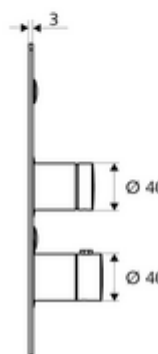

### Scope of delivery

- Front panel
  - SC-V self-closing button with push sleeve
  - Operating button for thermostat with push sleeve, temperature setting unlockable/lockable at 38 °C
- Fastening material

### Technical data

- Material: Actuation Brass, Front panel Stainless steel
- Surface: Actuation Chrome, Front panel Brushed stainless steel
- Dimensions front plate: W 183 mm x h 283 mm x d 3 mm