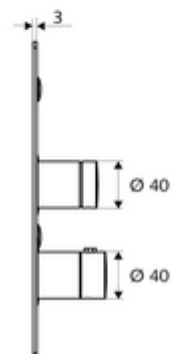

Article number: 01 900 28 99

Concealed shower LINUS Basic D-SC-T Mixed water, ThermoProtect thermostat

For WBD-SC-T concealed masterbox. Manual actuation with automatic closing.

Scope of delivery

- Front panel
 - SC-V self-closing button with push sleeve
 - Operating button for thermostat with push sleeve, temperature setting unlockable/lockable at 38 °C
- Fastening material

Technical data

- Material: Actuation Brass, Front panel Stainless steel
- Surface: Actuation Chrome, Front panel Brushed stainless steel
- Dimensions front plate: W 183 mm x h 283 mm x d 3 mm

Delivery data

- Weight: 1,78 kg/Piece
- Packing unit: 1

Necessary associated articles

Concealed Masterbox WBD-SC-T

Article no: 01 800 00 99

Recommended associated articles

Handle for thermostat EasyGrip

Article no: 29 192 06 99