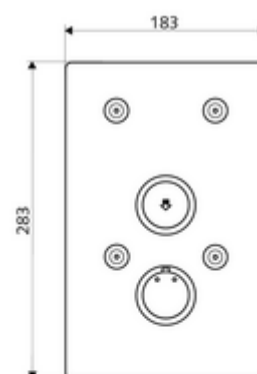

Article number: 01 900 28 99

Concealed shower LINUS Basic D-SC-T Mixed water, ThermoProtect thermostat

For WBD-SC-T concealed masterbox. Manual actuation with automatic closing.

Scope of delivery

- Front panel
  - SC-V self-closing button with push sleeve
  - Operating button for thermostat with push sleeve, temperature setting unlockable/lockable at 38 °C
- Fastening material

Technical data

- Material: Actuation Brass, Front panel Stainless steel
- Surface: Actuation Chrome, Front panel Brushed stainless steel
- Dimensions front plate: W 183 mm x h 283 mm x d 3 mm

Delivery data

- Weight: 1,78 kg/Piece
- Packing unit: 1

Necessary associated articles

Concealed Masterbox WBD-SC-T

Article no: 01 800 00 99

Recommended associated articles

Handle for thermostat EasyGrip

Article no: 29 192 06 99

Shower head COMFORT Flex

Article no: 01 821 06 99 or

Low aerosol shower head

Article no: 01 814 06 99 or

Wall connection elbow PURIS

Article no: 06 469 06 99 or

Wall connection elbow

Article no: 06 463 06 99 or

For manual thermal disinfection

Solenoid valve thermal disinfection

Article no: 01 875 00 99

Thermal disinfection key switch

Article no: 01 538 00 99

Concealed power supply unit 12 VDC, 100 - 240 VAC, 50 - 60 Hz

Article no: 01 566 00 99 or

Mains adapter VDC, 100-240 VAC, 50-60 Hz

Article no: 01 490 00 99 or

Electrical junction box 12 VDC, 100 - 240 VAC, 50 - 60 Hz

Article no: 01 537 00 99 or

Where masterbox installation is too deep

Extension set D-SC-T 25 mm

Article no: 01 859 06 99 or

Extension set D-SC-T 50 mm

Article no: 01 863 06 99 or