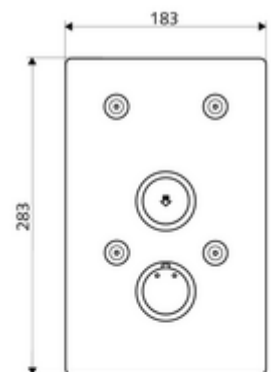

Article number: 01 900 28 99

Concealed shower LINUS Basic D-SC-T Mixed water, ThermoProtect thermostat

For WBD-SC-T concealed masterbox. Manual actuation with automatic closing.

Scope of delivery

- Front panel
 - SC-V self-closing button with push sleeve
 - Operating button for thermostat with push sleeve, temperature setting unlockable/lockable at 38 °C
- Fastening material

Technical data

- Material: Actuation Brass; Front panel Stainless steel
- Surface: Actuation Chrome; Front panel Brushed stainless steel
- Dimensions front plate: w 183 mm x h 283 mm x d 3 mm

Delivery data

- Weight: 1,78 kg/Piece
- Packing unit: 1

Necessary associated articles

Concealed Masterbox WBD-SC-T Article no: 01 800 00 99

Recommended associated articles

Handle for thermostat EasyGrip Article no: 29 192 06 99
 Shower head COMFORT Flex Article no: 01 821 06 99 or
 Low aerosol shower head Article no: 01 814 06 99 or
 Wall connection elbow PURIS Article no: 06 469 06 99 or
 Wall connection elbow Article no: 06 463 06 99 or