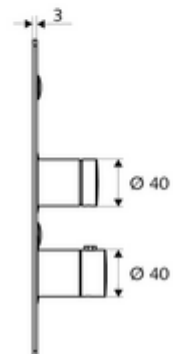

Article number: 01 900 28 99

Concealed shower LINUS Basic D-SC-T Mixed water, ThermoProtect thermostat

For WBD-SC-T concealed masterbox. Manual actuation with automatic closing.

Scope of delivery

- Front panel
 - SC-V self-closing button with push sleeve
 - Operating button for thermostat with push sleeve, temperature setting unlockable/lockable at 38 °C
- Fastening material

Technical data

- Material: Actuation Brass; Front panel Stainless steel
- Surface: Actuation Chrome; Front panel Brushed stainless steel
- Dimensions front plate: w 183 mm x h 283 mm x d 3 mm

Delivery data

- Weight: 1,78 kg/Piece
- Packing unit: 1

Necessary associated articles

Concealed Masterbox WBD-SC-T Article no: 01 800 00 99

Recommended associated articles

Handle for thermostat EasyGrip Article no: 29 192 06 99
 Shower head COMFORT Flex Article no: 01 821 06 99 or
 Low aerosol shower head Article no: 01 814 06 99 or
 Wall connection elbow PURIS Article no: 06 469 06 99 or
 Wall connection elbow Article no: 06 463 06 99 or