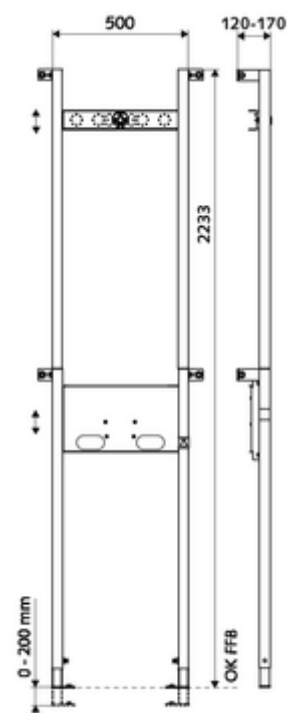

Article number: 03 091 00 99

Shower module MONTUS

Shower module, height 223.3 cm. For stud wall or pre-wall mounting or exposed installation. Self-supporting, powder-coated steel profiled frame with height-adjustable feet and cross bars. Prepared for connection to SCHELL concealed masterboxes (shower).

Scope of delivery

- Shower module
 - Cross bar with noise-insulated shower head connection, height-adjustable
 - Galvanised, height-adjustable mounting feet 0 - 20 cm with slip resistance
 - Cross bar for masterbox, height-adjustable
- Mounting bracket
- Fastening material for installation feet

Technical data

- Material: Outlet Brass, conform to German drinking water regulations, Frame Steel
- Surface: Frame Powder coat finish
- Dimensions: W 50 cm x h 223.3 cm
- Water outlet: DN 15 G 1/2 IG

Delivery data

- Weight: 14,64 kg/Piece
- Packing unit: 1

Necessary associated articles

Concealed Masterbox WBD-E-T	Article no: 01 802 00 99	or
Concealed Masterbox WBD-SC-T	Article no: 01 800 00 99	or
Concealed Masterbox WBD-E-M	Article no: 01 904 00 99	or
Concealed Masterbox WBD-E-V	Article no: 01 822 00 99	or
Concealed Masterbox WBD-SC-M	Article no: 01 867 00 99	or
Concealed Masterbox WBD-SC-V	Article no: 01 827 00 99	or
Shower head COMFORT Flex	Article no: 01 821 06 99	or
Low aerosol shower head	Article no: 01 814 06 99	or