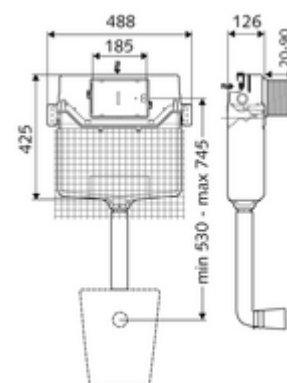

Delivery data

- Weight: 3,76 kg/Piece
- Packing unit: 1

Necessary associated articles

WC sound-insulation mat

Article no: 03 001 00 99

For mechanical actuation

WC operating panel MONTUS CIRCUM

Article no: 03 119 64 99 or

WC operating panel MONTUS CIRCUM

Article no: 03 119 06 99 or

WC operating panel MONTUS CIRCUM

Article no: 03 119 15 99 or

WC operating panel MONTUS BOARD

Article no: 03 120 06 99 or

WC operating panel MONTUS BOARD

Article no: 03 120 64 99 or

WC operating panel MONTUS BOARD

Article no: 03 120 15 99 or

WC operating panel MONTUS TOWER

Article no: 03 121 06 99 or

WC operating panel MONTUS TOWER

Article no: 03 121 64 99 or

WC operating panel MONTUS TOWER

Article no: 03 121 15 99 or

WC operating panel MONTUS KONKAV

Article no: 03 122 64 99 or

WC operating panel MONTUS KONKAV

Article no: 03 122 06 99 or

WC operating panel MONTUS KONKAV

Article no: 03 122 15 99 or

WC operating panel MONTUS PLACE

Article no: 03 070 28 99 or

WC operating panel MONTUS FIELD

Article no: 03 126 06 99 or

WC operating panel MONTUS FIELD

Article no: 03 126 64 99 or

For electronic actuation

Electronic conversion kit MONTUS

Article no: 03 127 00 99

WC operating panel MONTUS FIELD E

Article no: 03 123 06 99 or

WC operating panel MONTUS FIELD H

Article no: 03 124 06 99 or