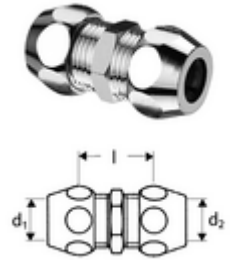

## Straight double screw connection

With 2 high-tensile brass cone compression connections.

### Technical data

- Material: Brass, conform to German drinking water regulations
- Connection: Ø 12 mm (DN 15 G 1/2 AG)
- Outlet: Ø 12 mm (DN 15 G 1/2 AG)