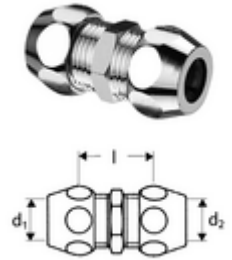

## Straight double screw connection

With 2 high-tensile brass cone compression connections.

### Technical data

- Material: Brass, conform to German drinking water regulations
- Connection:  $\varnothing$  12 mm (DN 15 G 1/2 AG)
- Outlet:  $\varnothing$  12 mm (DN 15 G 1/2 AG)