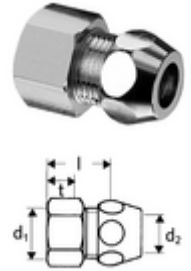

## Straight screw fitting with internal thread

Outlet with high-tensile brass cone compression connection.

### Technical data

- Material: Brass, conform to German drinking water regulations
- Surface: Chrome
- Connection: DN 15 G 1/2 IG
- Outlet: Ø 10 mm (DN 10 G 3/8 AG)