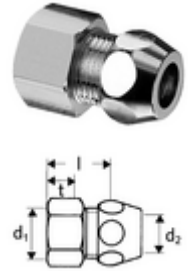

## Straight screw fitting with internal thread

Outlet with high-tensile brass cone compression connection.

### Technical data

- Material: Brass, conform to German drinking water regulations
- Surface: Chrome
- Connection: DN 15 G 1/2 IG
- Outlet:  $\varnothing$  12 mm (DN 15 G 1/2 AG)