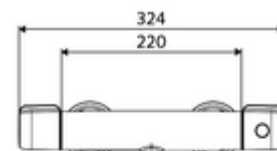

Article number: 02 185 06 99

Exposed shower tap MODUS MD-T

Mixed water, ThermoProtect thermostat

Manual open/closed actuation.

Scope of delivery

- Open/closed exposed shower tap
 - Operating button open/close
 - ThermoProtect thermostat, conform to EN 1111, unlockable/lockable temperature lock at 38 °C, anti-scalding protection if cold water supply fails
 - IsoBody housing
 - Open/closed ceramic cartridge
- 2 backflow preventers (EN 1717: EB-type)
- 2 S-connections and rosettes (depth-adjustable)

Technical data

- Max. operating temperature: 65 °C (for thermal disinfection 80 °C max. 10 min./day)
- Max. Outlet temperature: 38 - 43 °C adjustable
- Material: Housing Brass, conform to German drinking water regulations
- Surface: Chrome
- Connection: 2x DN 15 G 1/2 AG
- Outlet: DN 15 G 1/2 AG (bottom)
- Certificates: PA-IX 38399/IS, DVGW, Belgaqua
- Noise class: I
- Flow class: S

Delivery data

- Weight: 2,10 kg/Piece
- Packing unit: 1

Recommended associated articles

Shower set 900	Article no: 29 207 06 99	or
Shower set 680	Article no: 29 208 06 99	or
	Article no: 29 239 00 99	or
	Article no: 29 240 00 99	or