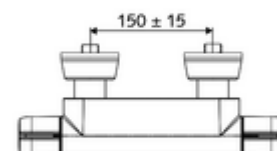

Article number: 02 185 06 99

Exposed shower tap MODUS MD-T

Mixed water, ThermoProtect thermostat

Manual open/closed actuation.

Scope of delivery

- Open/closed exposed shower tap
 - Operating button open/close
 - ThermoProtect thermostat, conform to EN 1111, unlockable/lockable temperature lock at 38 °C, anti-scalding protection if cold water supply fails
 - IsoBody housing
 - Open/closed ceramic cartridge
- 2 backflow preventers (EN 1717: EB-type)
- 2 S-connections and rosettes (depth-adjustable)

Technical data

- Max. operating temperature: 65 °C (for thermal disinfection 80 °C max. 10 min./day)
- Max. Outlet temperature: 38 - 43 °C adjustable
- Material: Housing Brass, conform to German drinking water regulations
- Surface: Chrome
- Connection: 2x DN 15 G 1/2 AG
- Outlet: DN 15 G 1/2 AG (bottom)
- Certificates: PA-IX 38399/IS, DVGW, Belgaqua
- Noise class: I
- Flow class: S

Delivery data

- Weight: 2,10 kg/Piece
- Packing unit: 1

Recommended associated articles

Shower set 900	Article no: 29 207 06 99	or
Shower set 680	Article no: 29 208 06 99	or
	Article no: 29 239 00 99	or
	Article no: 29 240 00 99	or